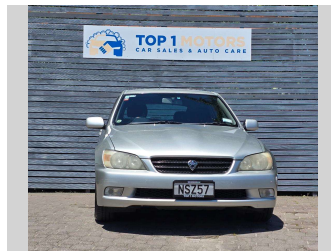

2001 Toyota ALTEZZA GITA

Purchase Price **\$4,950**
Includes GST, Registration & Licensing

Finance may be available on this vehicle. Ask one of our friendly staff for more information.

Gain peace of mind with Mechanical Breakdown Insurance. **Ask us how.**

Body Style
Station Wagon

Odometer
194,035 km

Engine
1988 cc

Fuel Type
Petrol

Transmission
Automatic

Wheels
-

VIN
7AT0H639X11084042

Interior
Black, Cloth