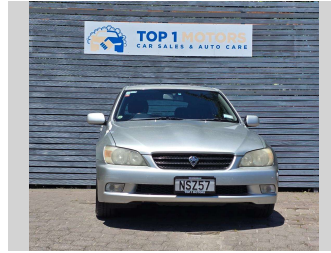

# 2001 Toyota ALTEZZA GITA

**Purchase Price** **\$6,450**  
Includes GST, Registration & Licensing

Finance may be available on this vehicle. Ask one of our friendly staff for more information.

Gain peace of mind with Mechanical Breakdown Insurance. **Ask us how.**

Body Style  
**Station Wagon**

Odometer  
**194,035 km**

Engine  
**1988 cc**

Fuel Type  
**Petrol**

Transmission  
**Automatic**

Wheels  
-

VIN  
**7AT0H639X11084042**

Interior  
**Black, Cloth**

Safety  
  
Based on 2024 VSRR rating

Reg No.  
**NSZ57**

Ext Colour  
**Silver**

History  
-

Seats  
**5 seats, Cloth**

CO2 Emissions  
**★★★☆☆☆**  
**237 grams/km**

Energy Economy  
**★☆☆☆☆**  
**Annual fuel cost of \$3,880**  
**9.9L per 100km**