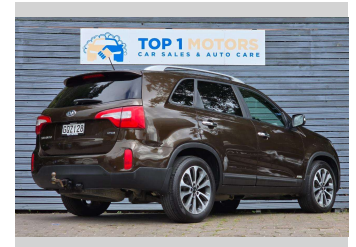

# 2013 KIA SORENTO 2.2 DIESEL PREMIUM

**Purchase Price** **\$16,950**  
Includes GST, Registration & Licensing

Finance may be available on this vehicle. Ask one of our friendly staff for more information.

Body Style  
**4 door, RV/SUV**

Odometer  
**175,546 km**

Engine  
**2199 cc**

Fuel Type  
**Diesel**

Transmission  
**Automatic, 4WD**

Wheels  
-

VIN  
**KNAKU814SD5384236**

Interior  
**Black, Leather**