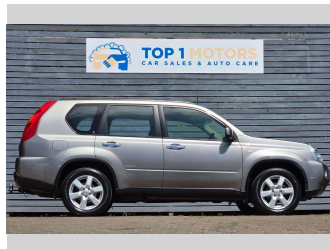

# 2007 Nissan X-TRAIL 2.5 TI-L CVT

**Purchase Price** **\$8,950**  
Includes GST, Registration & Licensing

Finance may be available on this vehicle. Ask one of our friendly staff for more information.

Gain peace of mind with Mechanical Breakdown Insurance. **Ask us how.**

Body Style  
**SUV / 4x4**

Odometer  
**204,451 km**

Engine  
**2488 cc**

Fuel Type  
**Petrol**

Transmission  
**Automatic**

Wheels  
-

VIN  
**JN1TANT31A0001365**

Interior  
**Black, Leather**